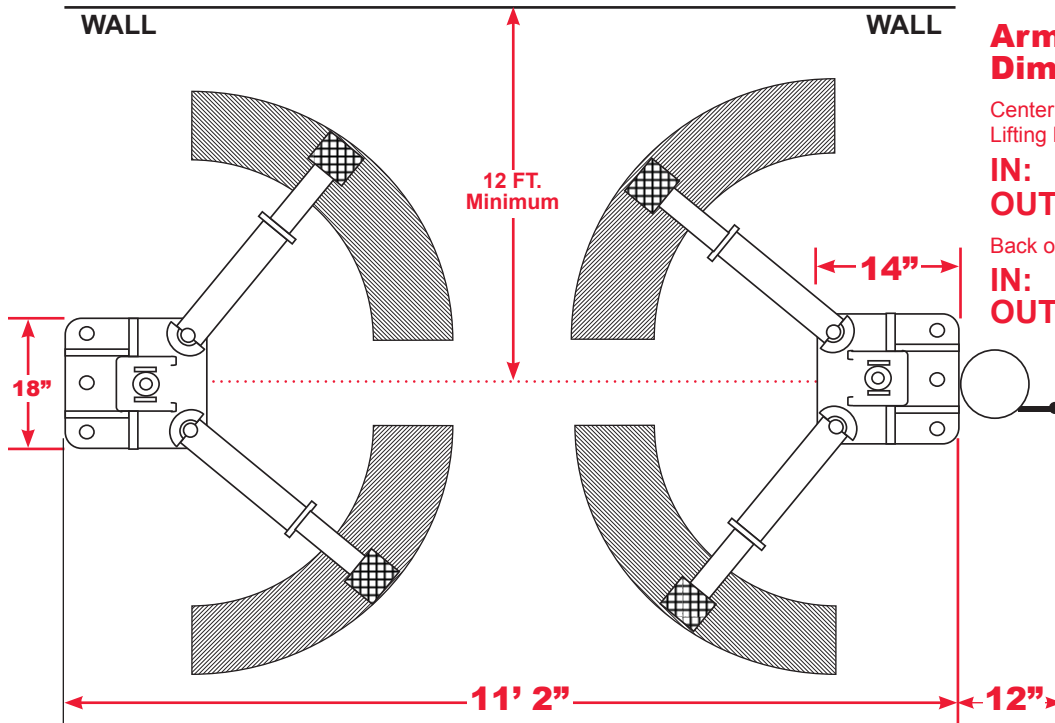

CJ 10,000 OH Symmetric (50/50)

Arm Dimensions:

Center of Pin to Center of Lifting Pad Measurements:

IN: 32"

OUT: 45"

Back of Arm to Front of Arm:

IN: 36¹/₄"

OUT: 49¹/₂"

CJ 10,000 OHA Asymmetric (30/70)

Short Arm Dimensions:

Center of Pin to Center of Lifting Pad Measurements:

IN: 29¹/₂"

OUT: 40¹/₄"

Back of Arm to Front of Arm:

IN: 33"

OUT: 44¹/₂"

Long Arm Dimensions:

Center of Pin to Center of Lifting Pad Measurements:

IN: 39"

OUT: 57¹/₂"

Back of Arm to Front of Arm:

IN: 44"

OUT: 62"

All measurements are approximate • Drawings are not to scale • Overall lift height is 11' 11" tall