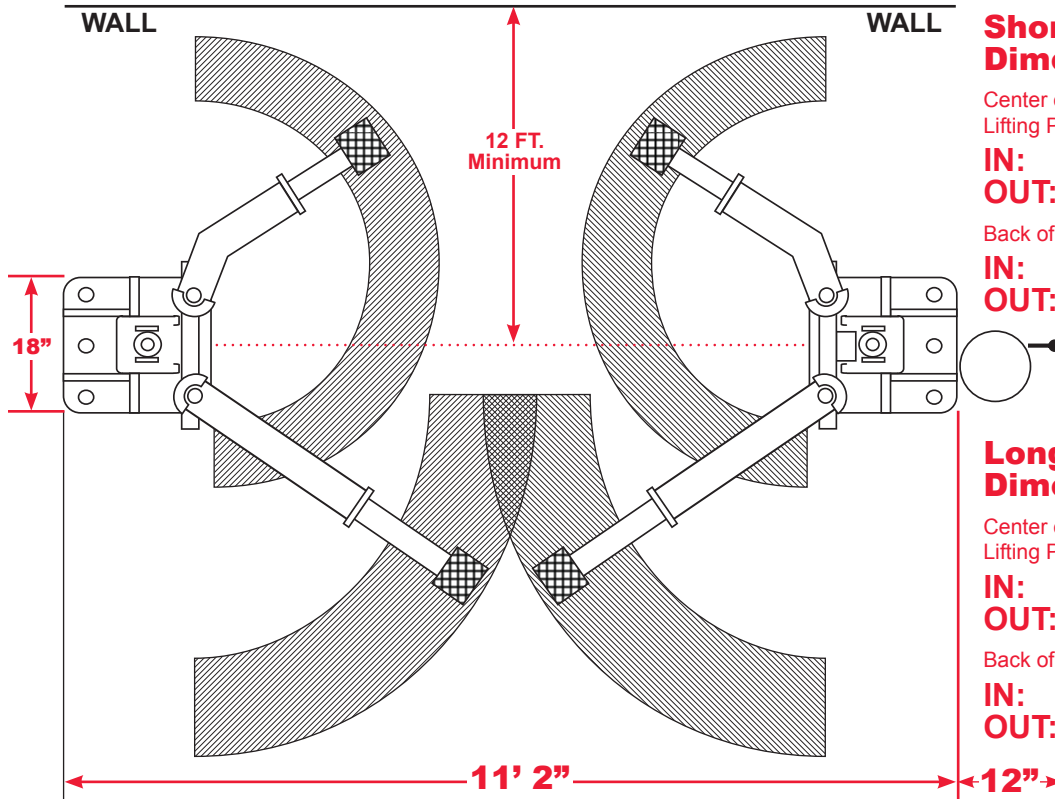

CJ 10,000 OH Symmetric (50/50)

Arm Dimensions:

Center of Pin to Center of Lifting Pad Measurements:

IN: 32"

OUT: 45"

Back of Arm to Front of Arm:

IN: 36¹/₄"

OUT: 49¹/₂"

CJ 10,000 OHA Asymmetric (30/70)

Short Arm Dimensions:

Center of Pin to Center of Lifting Pad Measurements:

IN: 29¹/₂"

OUT: 40¹/₄"

Back of Arm to Front of Arm:

IN: 33"

OUT: 44¹/₂"

Long Arm Dimensions:

Center of Pin to Center of Lifting Pad Measurements:

IN: 39"

OUT: 57¹/₂"

Back of Arm to Front of Arm:

IN: 44"

OUT: 62"

All measurements are approximate • Drawings are not to scale • Overall lift height is 11' 11" tall