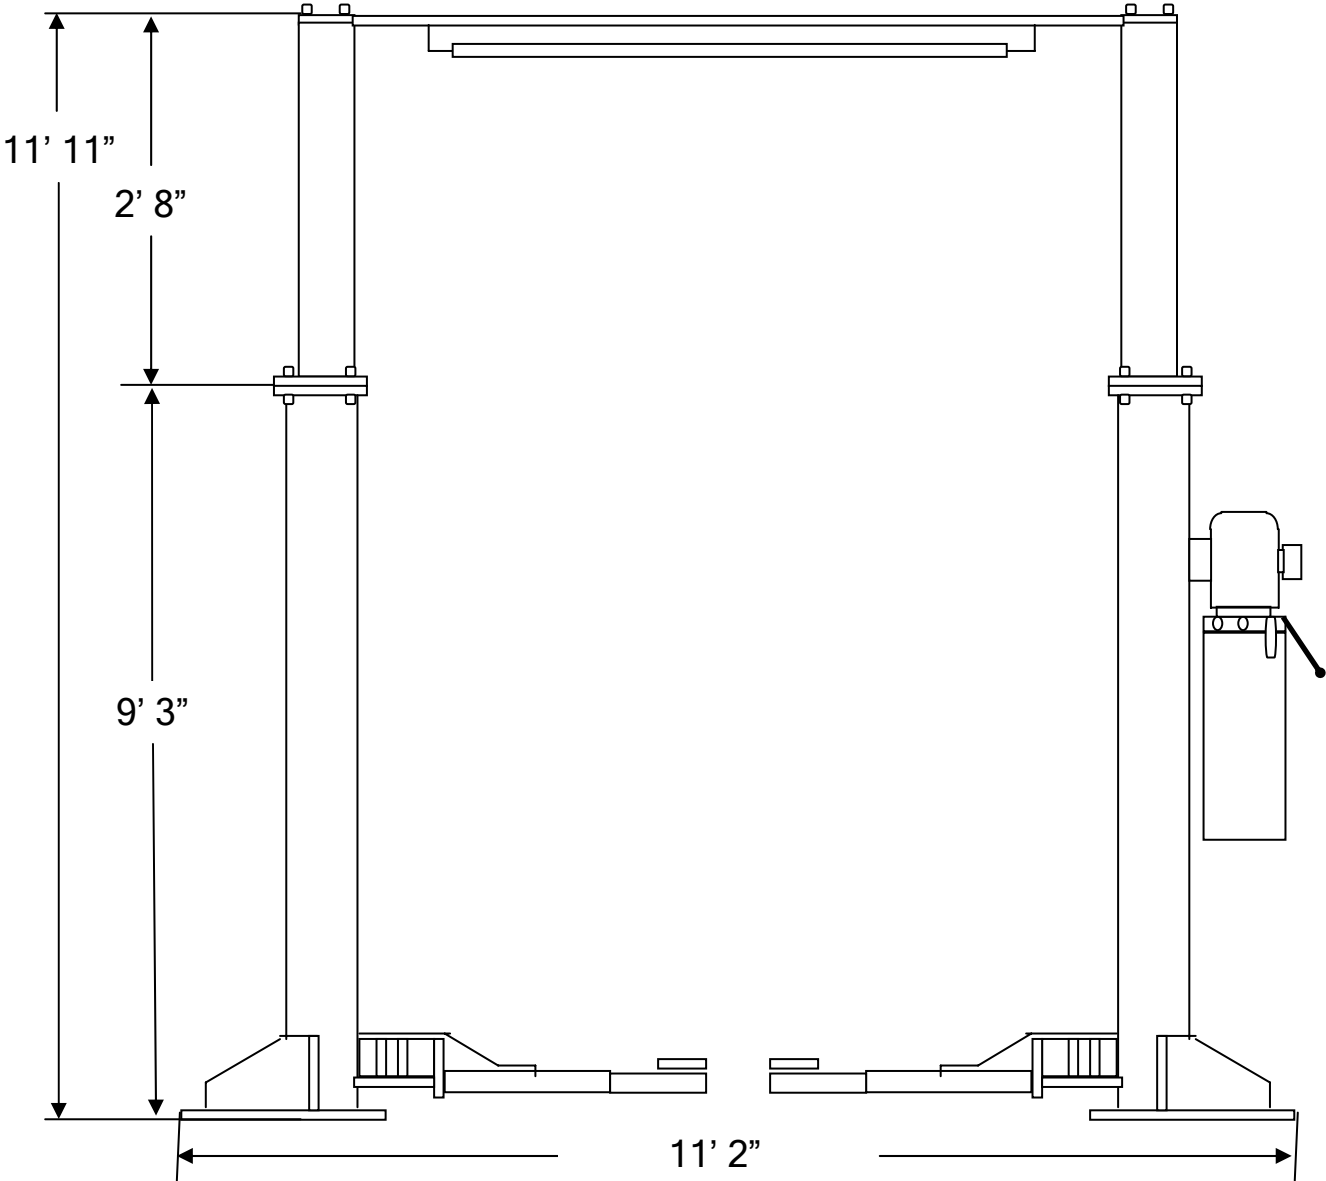

**CL 10,000 OHA SPECIFICATIONS**

# LIFT LAYOUT

## CL 10,000 OHA 30/70

WALL OR OBSTACLE

\* All measurements are approximate  
\* Overall height is 11' 11" tall

CL 10,000 OHA

**FIGURE 1**

8/2006 10:27:00  
PM