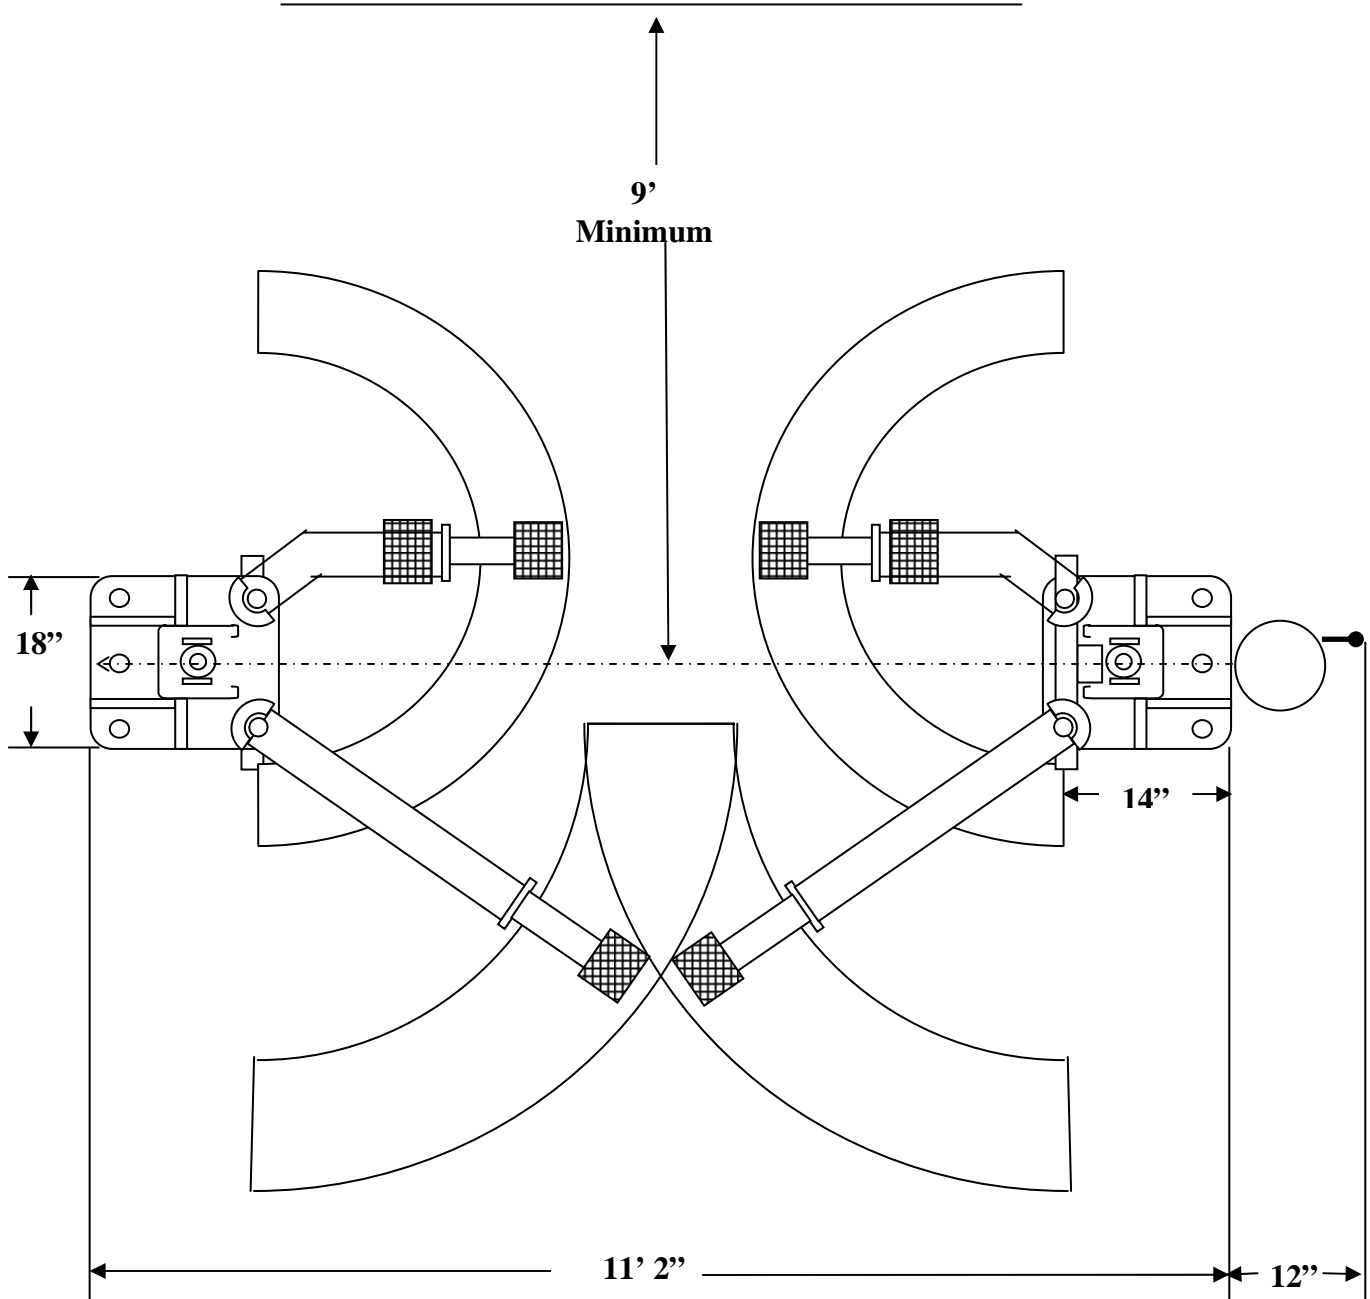

**CL 10,000 OHA SPECIFICATIONS**

# LIFT LAYOUT

## CL 10,000 OHA 30/70

WALL OR OBSTACLE

\* All measurements are approximate  
\* Overall height is 11' 11" tall

CL 10,000 OHA

**FIGURE 1**

8/2006 10:27:00  
PM