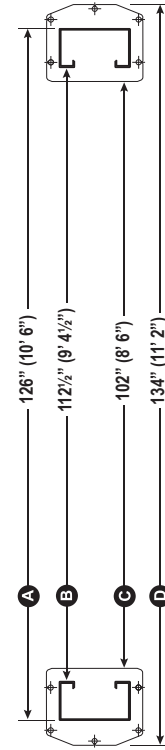

SL 10,000 OH Floor Plate / Column Measurements

SL 10,000 OH Max. Drive Through Clearance

12' 5" Setting

11' 6" Setting

FIGURE 1 (Specification Drawing)

FIGURE 2 (Layout Drawing)