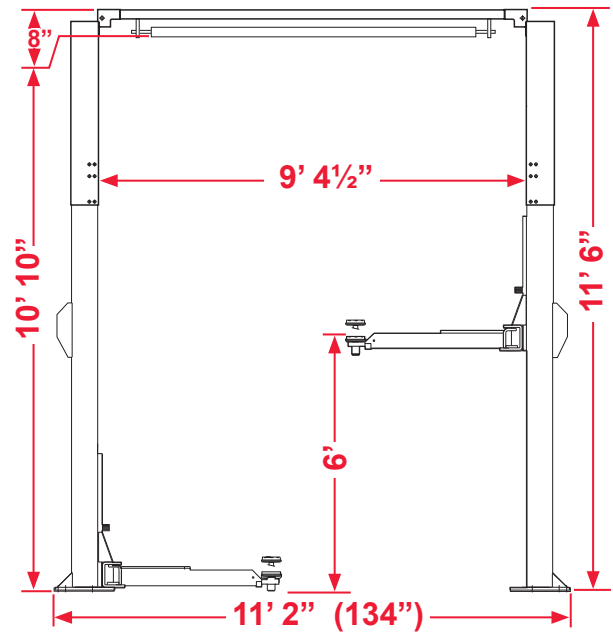

SL 10,000 OH Floor Plate / Column Measurements

SL 10,000 OH Max. Drive Through Clearance

12' 5" Setting

11' 6" Setting

FIGURE 1 (Specification Drawing)

FIGURE 2 (Layout Drawing)