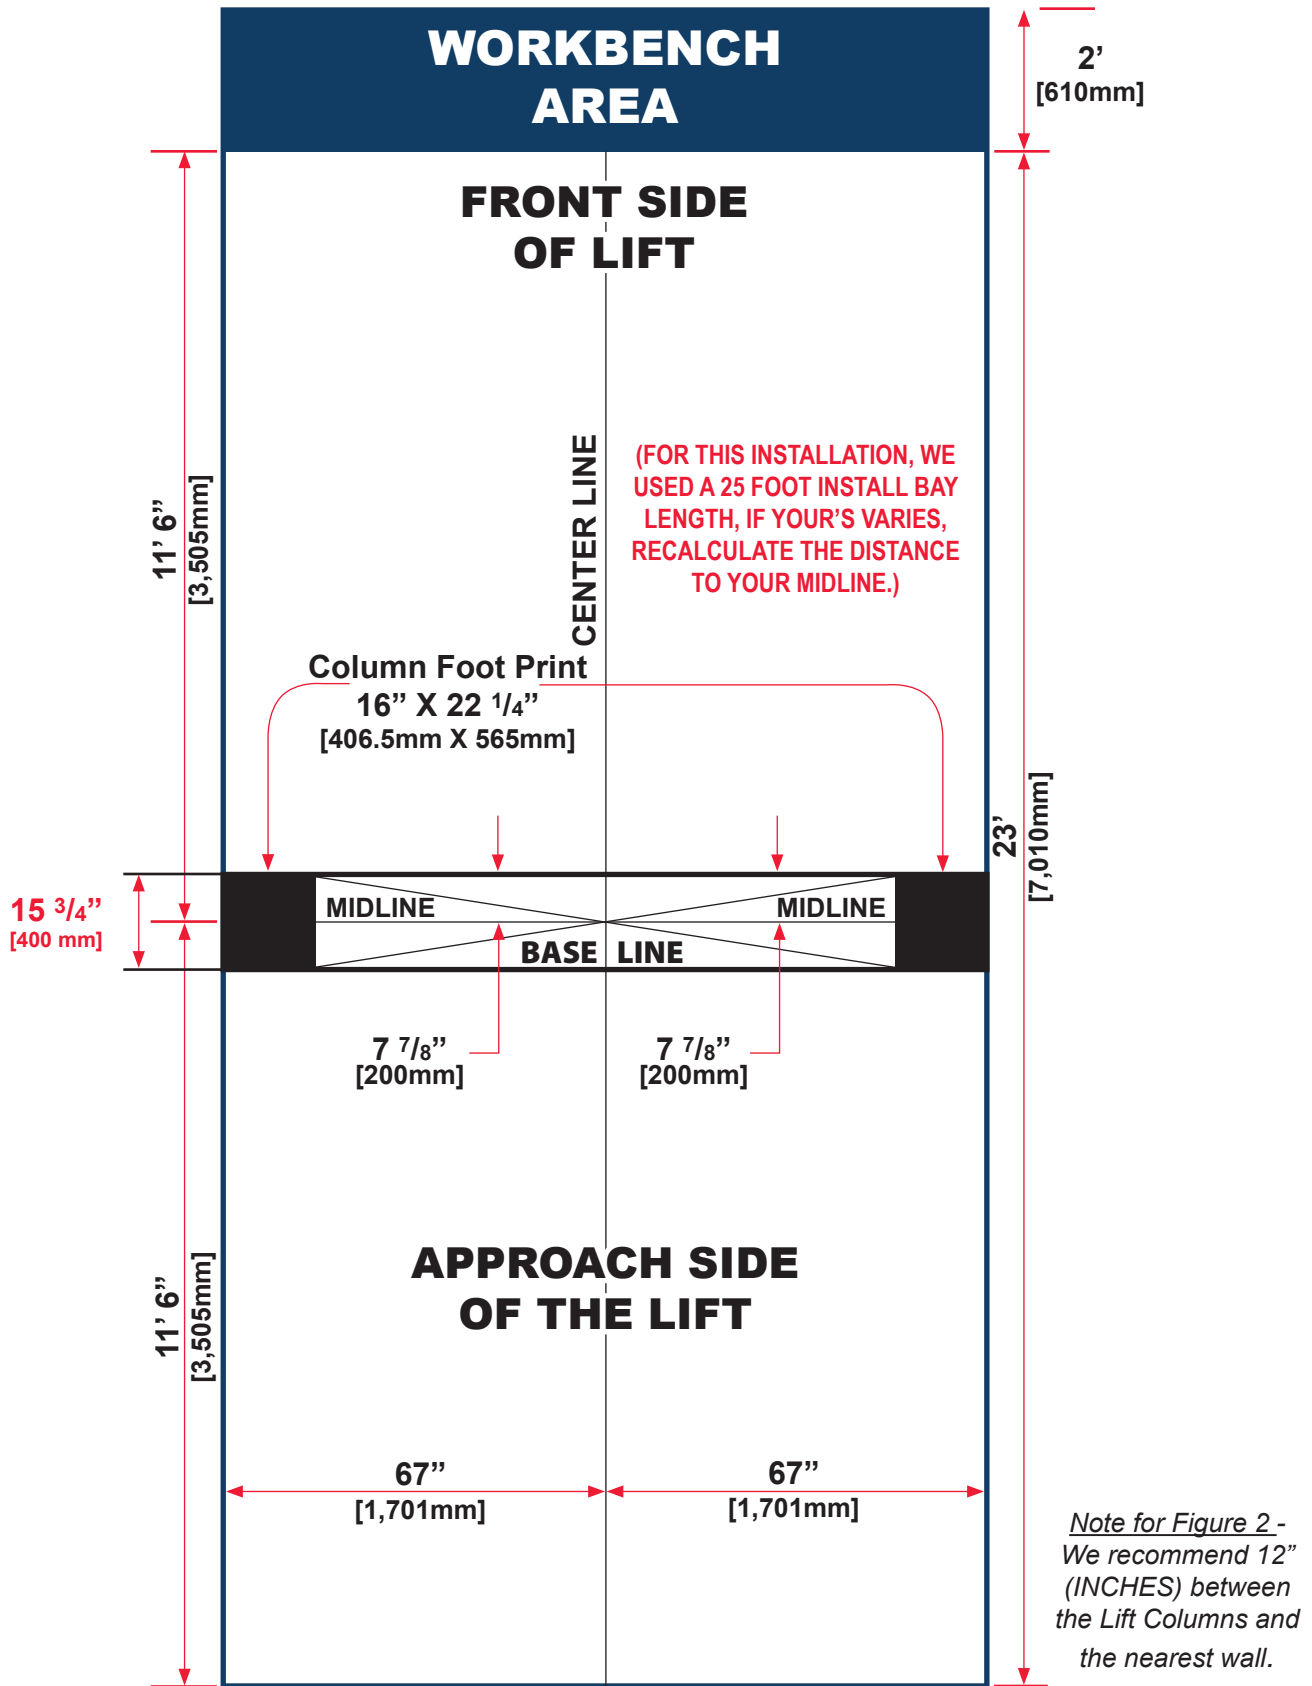

SL 10,000 OH Floor Plate / Column Measurements

SL 10,000 OH Max. Drive Through Clearance

12' 5" Setting

11' 6" Setting

FIGURE 1 (Specification Drawing)

FIGURE 2 (Layout Drawing)