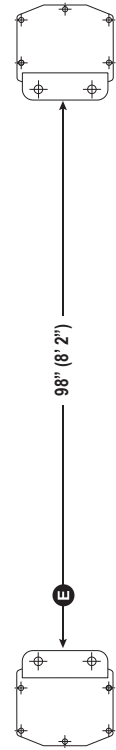

SL 10,000 OH Floor Plate / Column Measurements

SL 10,000 OH Max. Drive Through Clearance

12' 5" Setting

11' 6" Setting

FIGURE 1 (Specification Drawing)

FIGURE 2 (Layout Drawing)