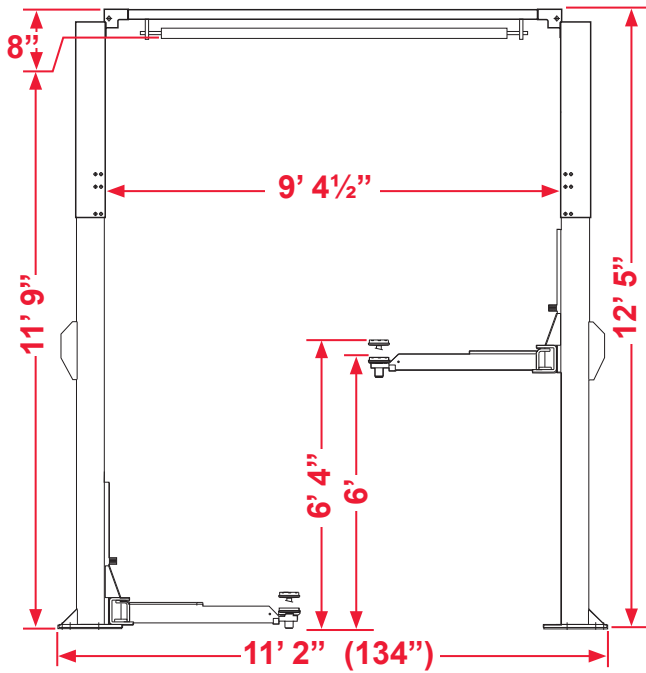

SL 10,000 OH Floor Plate / Column Measurements

SL 10,000 OH Max. Drive Through Clearance

12' 5" Setting

11' 6" Setting

FIGURE 1 (Specification Drawing)

FIGURE 2 (Layout Drawing)